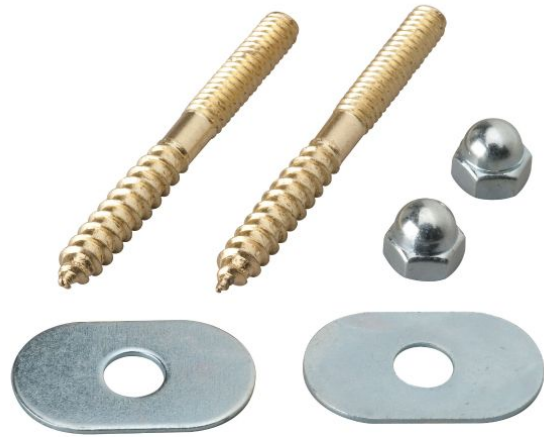

M-Line toilet floor screws

[M5800]

[✕ Find Replacement Parts](#)

[☑ Register Products](#)

[🔍 Enlarge](#)

[Features](#) | [Installation & Support](#)

Features

- 1/4" x 2 1/2" Brass Plated