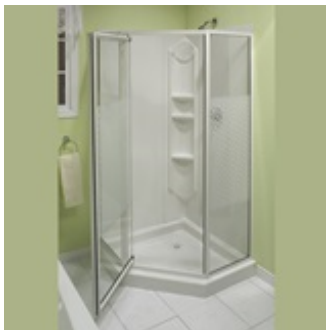

### STANDARD FEATURES

- 3-piece polystyrene wall with 3 built-in shelves and 1 towel bar
- Textured base
- Right or left installation pivot door
- Tempered glass panels with design #47
- Drain included