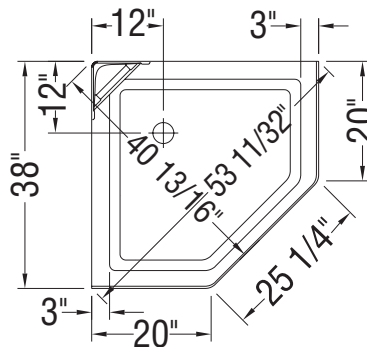

# 38" Himalaya - White

**MODEL NUMBER 101694**

DIMENSIONS: 38" x 38" x 74" Polystyrene

# 38" Himalaya - White

MODEL NUMBER 101694

## TECHNICAL DRAWINGS

All dimensions are approximate. Structure measurements must be verified against the unit to ensure proper fit.