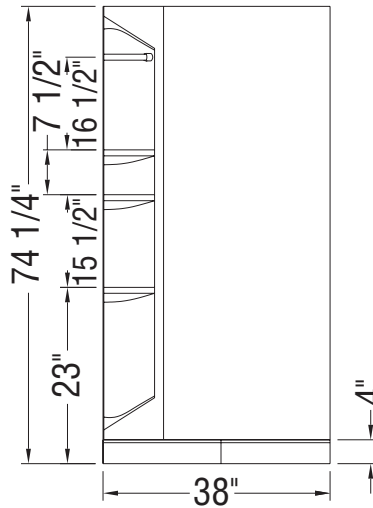

# 38" Himalaya - White

**MODEL NUMBER 101694**

DIMENSIONS: 38" x 38" x 74" Polystyrene

# 38" Himalaya - White

MODEL NUMBER 101694

## TECHNICAL DRAWINGS

All dimensions are approximate. Structure measurements must be verified against the unit to ensure proper fit.