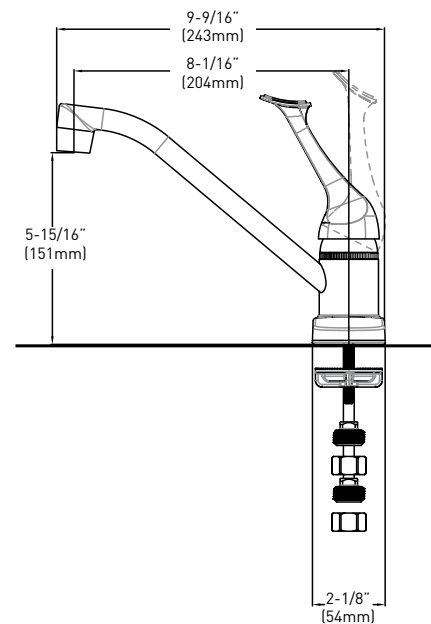

ESSENCE

06-8827H
KITCHEN FAUCET

Taymor

| POLISHED CHROME | CASE QTY. |
|-----------------|-----------|
| 06-8827H | 6 |

CRITICAL DIMENSIONS NOT TO SCALE

FEATURES

- SINGLE LEVER HANDLE
- FITS STANDARD 8" THREE HOLE SINK
- STAINLESS STEEL BALL VALVE
- FACTORY PRESSURE TESTED

CONSTRUCTION

- METAL CONSTRUCTION WITH POLISHED CHROME FINISH
- HYBRID VALVE BODY

MOUNTING

- DESIGNED TO INSTALL THROUGH 3 HOLES, 1-3/16" (30mm) MIN. DIA., ON DECKS UP TO 1-1/8" (29mm)

INLET

- 0.315" O.D. COPPER TUBE INLETS WITH 1/2"-14 NPSM ADAPTERS

OPERATION

- PIVOT ACTION LEVER STYLE HANDLE
- OPERATES WITH LESS THAN 5 LBS. OF FORCE

WATER-CONTROL MECHANISM

- ROTATING STAINLESS STEEL BALL TYPE WITH NON-METALLIC SEATS

FLOW

- AERATOR LIMITS MAXIMUM FLOW RATE TO 2.2 GPM MAX. (8.3 L/MIN.) @ 60 PSI