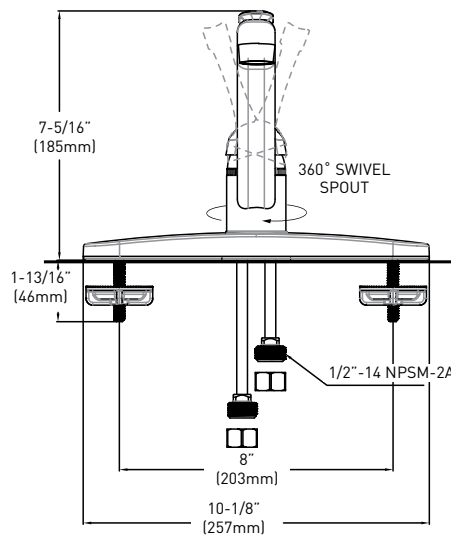

ESSENCE

06-8827H
KITCHEN FAUCET

Taymor

| POLISHED CHROME | CASE QTY. |
|-----------------|-----------|
| 06-8827H | 6 |

CRITICAL DIMENSIONS NOT TO SCALE

FEATURES

- SINGLE LEVER HANDLE
- FITS STANDARD 8" THREE HOLE SINK
- STAINLESS STEEL BALL VALVE
- FACTORY PRESSURE TESTED

CONSTRUCTION

- METAL CONSTRUCTION WITH POLISHED CHROME FINISH
- HYBRID VALVE BODY

MOUNTING

- DESIGNED TO INSTALL THROUGH 3 HOLES, 1-3/16" (30mm) MIN. DIA., ON DECKS UP TO 1-1/8" (29mm)

INLET

- 0.315" O.D. COPPER TUBE INLETS WITH 1/2"-14 NPSM ADAPTERS

OPERATION

- PIVOT ACTION LEVER STYLE HANDLE
- OPERATES WITH LESS THAN 5 LBS. OF FORCE

WATER-CONTROL MECHANISM

- ROTATING STAINLESS STEEL BALL TYPE WITH NON-METALLIC SEATS

FLOW

- AERATOR LIMITS MAXIMUM FLOW RATE TO 2.2 GPM MAX. (8.3 L/MIN.) @ 60 PSI