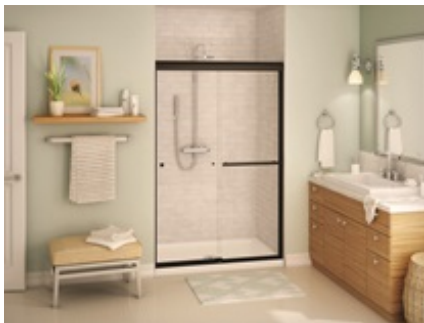

MAAX SUBMITTAL SPECIFICATIONS

Aura SC - Semi-Frameless Sliding Door 43-47 x 71 in. 8mm

MODEL NUMBER 135674

DIMENSIONS: 43-47" x 71" Glass

STANDARD FEATURES

- Innovative SOFT CLOSE by MAAX prevents slamming
- Silent guide eliminates the rattling noise
- High quality rollers for smooth glide
- Safety features: header lock and panel anti-jump
- 8mm tempered glass and frame color choice
- Modern towel bar
- Reversible header: one side round and one side flat