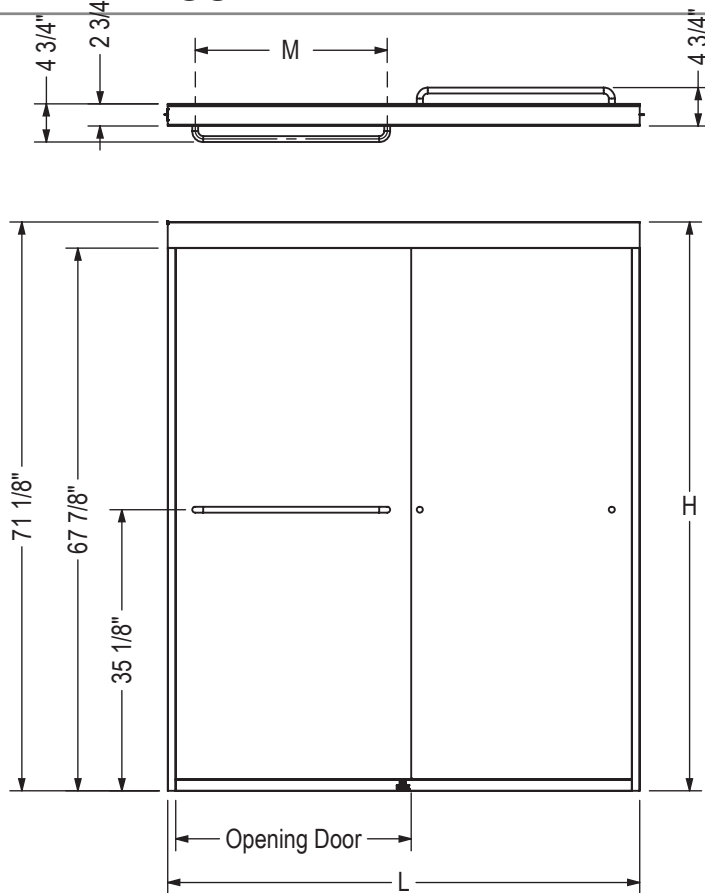

MAAX SUBMITTAL SPECIFICATIONS

Aura SC - Semi-Frameless Sliding Door 43-47 x 71 in. 8mm

MODEL NUMBER 135674

DIMENSIONS: 43-47" x 71" Glass

STANDARD FEATURES

- Innovative SOFT CLOSE by MAAX prevents slamming
- Silent guide eliminates the rattling noise
- High quality rollers for smooth glide
- Safety features: header lock and panel anti-jump
- 8mm tempered glass and frame color choice
- Modern towel bar
- Reversible header: one side round and one side flat

MAAX Representative : Tel :

Date :

CERTIFICATIONS

Maax products adhere to one or more of the following certifications:

MAAX SUBMITTAL SPECIFICATIONS

Aura SC - Semi-Frameless Sliding Door 43-47 x 71 in. 8mm

MODEL NUMBER 135674

TECHNICAL DRAWINGS

STANDARD

Description	Opening Door Adjustable	M	L Adjustable	H
Shower Door 43"-47"x71"x8mm	18 1/2" - 22 1/2"	18"	43" - 47"	71"
Shower Door 55"-59"x71"x8mm	23 1/2" - 27 1/2"	24"	55" - 59"	71"

All dimensions are approximate. Structure measurements must be verified against the unit to ensure proper fit.