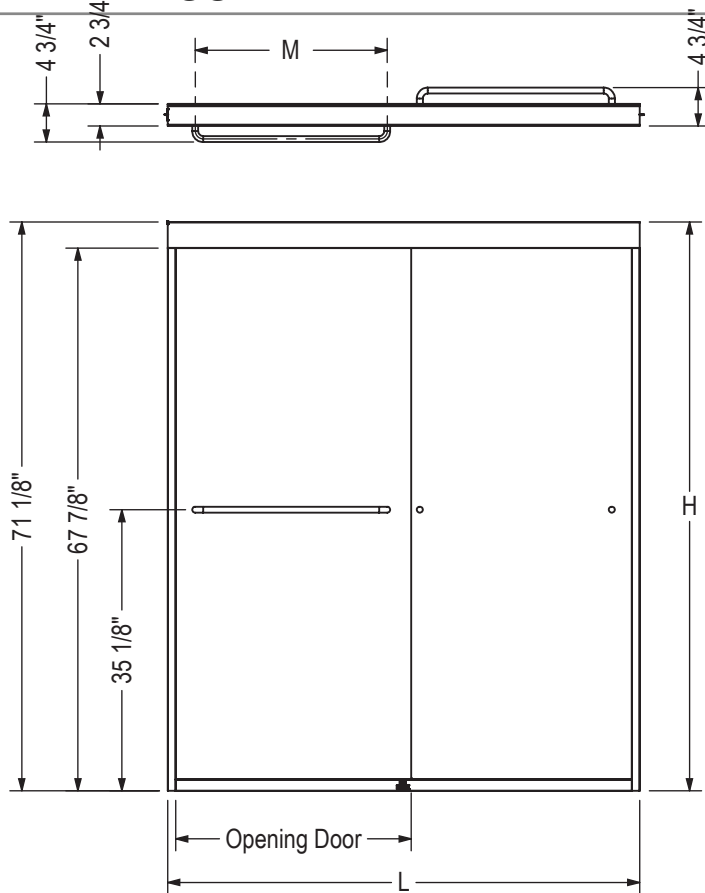

MAAX SUBMITTAL SPECIFICATIONS

Aura - Semi-Frameless Sliding Door 43-47 x 71 in. 8mm

MODEL NUMBER 135671

DIMENSIONS: 43-47" x 71" Glass

Project :

Contractor :

MAAX Representative : Tel :

Date :

2017-10-24

MAAX SUBMITTAL SPECIFICATIONS

Aura - Semi-Frameless Sliding Door 43-47 x 71 in. 8mm

MODEL NUMBER 135671

TECHNICAL DRAWINGS

STANDARD

Description	Opening Door Adjustable	M	L Adjustable	H
Shower Door 43"-47"x71"x8mm	18 1/2" - 22 1/2"	18"	43" - 47"	71"
Shower Door 55"-59"x71"x8mm	23 1/2" - 27 1/2"	24"	55" - 59"	71"

All dimensions are approximate. Structure measurements must be verified against the unit to ensure proper fit.