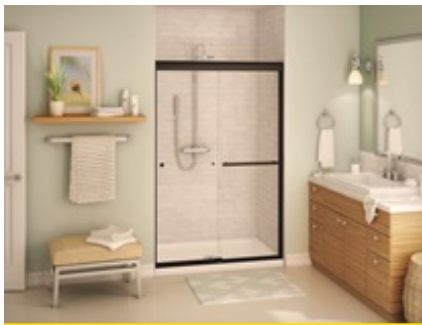

MAAX SUBMITTAL SPECIFICATIONS

Aura - Semi-Frameless Sliding Door 43-47 x 71 in. 8mm

MODEL NUMBER 135671

DIMENSIONS: 43-47" x 71" Glass

Project :

Contractor :

MAAX Representative : Tel :

Date :

www.maax.com

Vivez l'expérience

MAAX®

Enjoy the experience

STANDARD FEATURES

- Silent guide eliminates the rattling noise
- High quality rollers for smooth glide
- Safety features: header lock and panel anti-jump
- 8mm tempered glass and frame color choice
- Modern towel bar
- Reversible header: one side round and one side flat