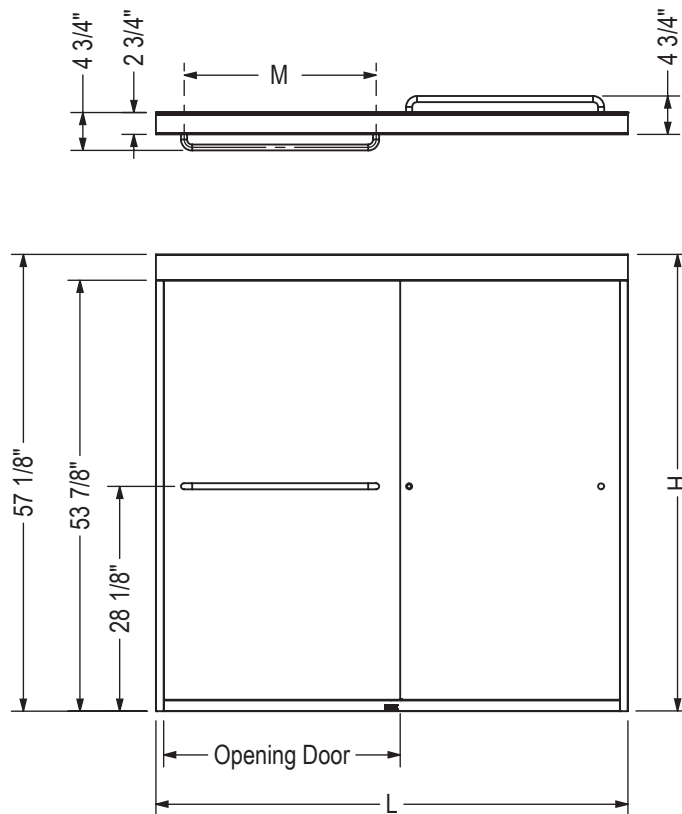

MAAX SUBMITTAL SPECIFICATIONS

Aura - Semi-Frameless Sliding Door 55-59 x 57 in. 6 mm

MODEL NUMBER 135661

DIMENSIONS: 55-59" x 57" Glass

STANDARD FEATURES

- Silent guide eliminates the rattling noise
- High quality rollers for smooth glide
- Safety features: header lock and panel anti-jump
- Multiple glass options: clear, semi-private and private with frame color choice
- Rounded towel bar for a clean and versatile look
- Reversible header: one side round and one side flat

Project :
Contractor :
MAAX Representative : Tel :
Date :

MAAX SUBMITTAL SPECIFICATIONS

Aura - Semi-Frameless Sliding Door 55-59 x 57 in. 6 mm

MODEL NUMBER 135661

TECHNICAL DRAWINGS

Description	Opening Door Adjustable	M	L Adjustable	H
Tub Door 51"-55" x 57", 6mm	21 1/2"- 25 1/2"	24"	51" - 55"	57"
Tub Door 55"-59" x 57", 6mm	23 1/2" - 27 1/2"	24"	55" - 59"	57"

All dimensions are approximate. Structure measurements must be verified against the unit to ensure proper fit.