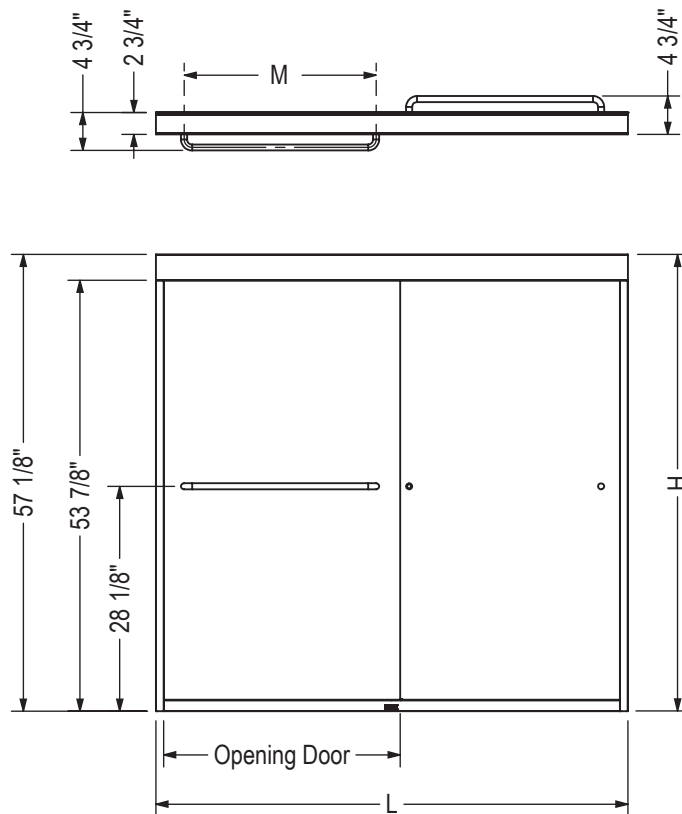

Project :

Contractor :

MAAX Representative : Tel :

Date :

www.maax.com

2017-10-24

MAAX SUBMITTAL SPECIFICATIONS

Aura - Semi-Frameless Sliding Door 51-55 x 57 in. 6 mm

MODEL NUMBER 135660

TECHNICAL DRAWINGS

Description	Opening Door Adjustable	M	L Adjustable	H
Tub Door 51"-55" x 57", 6mm	21 1/2"- 25 1/2"	24"	51" - 55"	57"
Tub Door 55"-59" x 57", 6mm	23 1/2" - 27 1/2"	24"	55" - 59"	57"

All dimensions are approximate. Structure measurements must be verified against the unit to ensure proper fit.