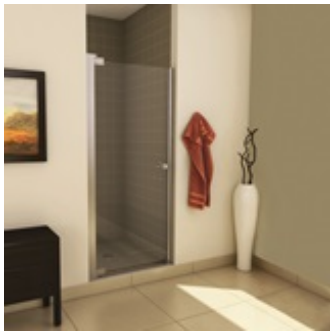

MAAX SUBMITTAL SPECIFICATIONS

Madono 1-panel 24 1/2-26 1/2 x 67 in. 6 mm

MODEL NUMBER 105420

DIMENSIONS: 26 1/2" x 67" Glass

Project :

Contractor :

MAAX Representative : Tel :

Date :

Vivez l'expérience
MAAX[®]
Enjoy the experience

STANDARD FEATURES

- 1-panel 1/4 in. (6 mm) frameless pivot door for alcove shower
- Chrome knob for a clean simple look
- Reversible door for left or right opening
- No header