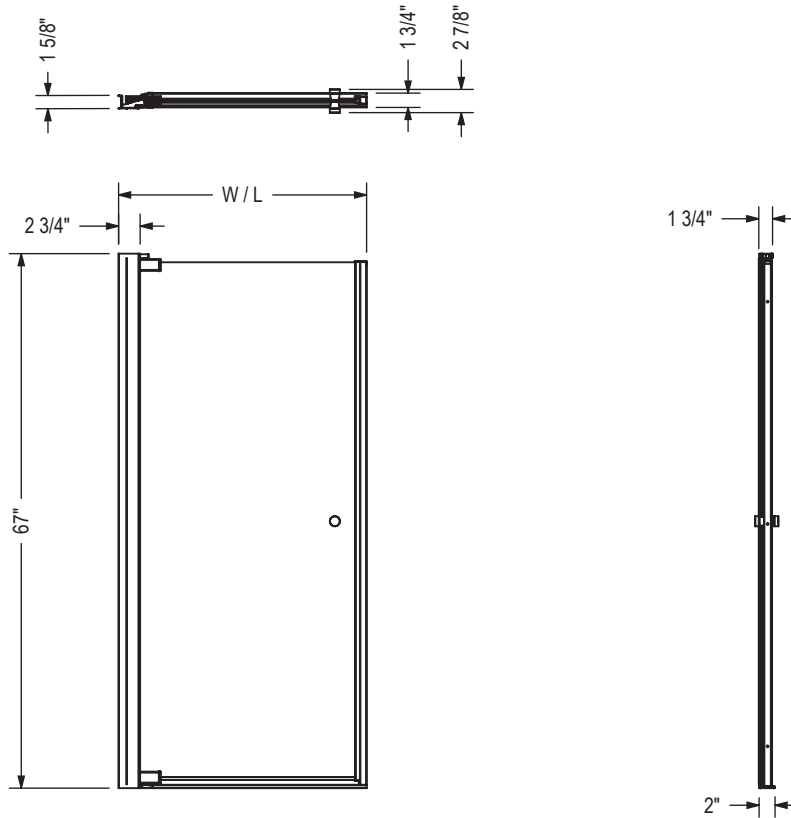

MAAX SUBMITTAL SPECIFICATIONS

Madono 1-panel 24 1/2-26 1/2 x 67 in. 6 mm

MODEL NUMBER 105420

DIMENSIONS: 26 1/2" x 67" Glass

Project :

Contractor :

MAAX Representative : Tel :

Date :

Vivez l'expérience
MAAX[®]
Enjoy the experience

STANDARD FEATURES

- 1-panel 1/4 in. (6 mm) frameless pivot door for alcove shower
- Chrome knob for a clean simple look
- Reversible door for left or right opening
- No header

MAAX SUBMITTAL SPECIFICATIONS

Madono 1-panel 24 1/2-26 1/2 x 67 in. 6 mm

MODEL NUMBER 105420

TECHNICAL DRAWINGS

STANDARD

Code	Description	H	W / L
105420/105419	Madono / Insight 24-1/2" - 26-1/2"	67"	24-1/2" - 26-1/2"
105416/105316	Madono / Insight 28-1/2" - 30-1/2"	67"	28-1/2" - 30-1/2"
105417/105317	Madono / Insight 31-1/2" - 33-1/2"	67"	31-1/2" - 33-1/2"
105418/105318	Madono / Insight 34-1/2" - 36-1/2"	67"	34-1/2" - 36-1/2"

All dimensions are approximate. Structure measurements must be verified against the unit to ensure proper fit.