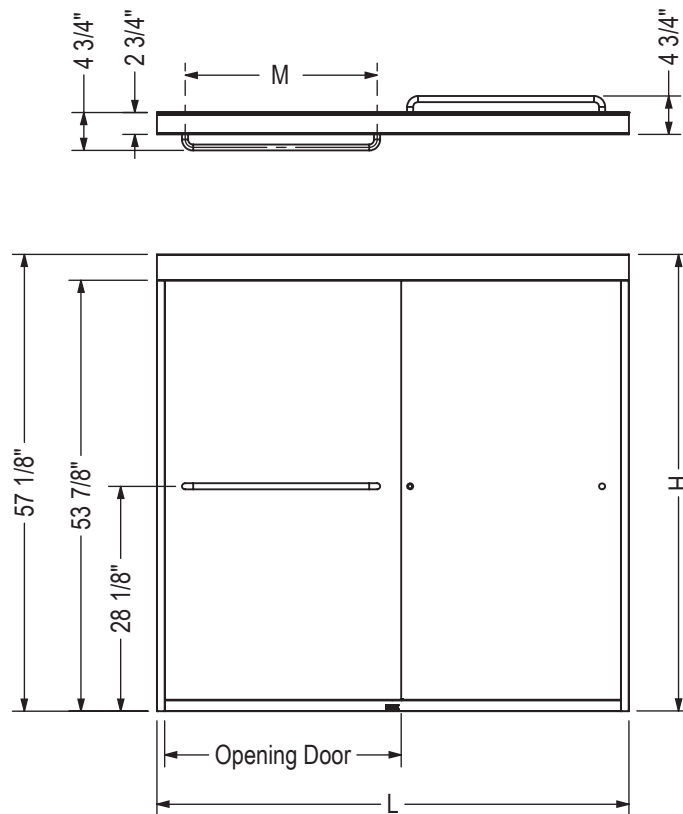

MAAX SUBMITTAL SPECIFICATIONS

Aura – Semi-Frameless Sliding Door 8 mm, 55-59 x 57 in.

MODEL NUMBER 135673

DIMENSIONS: 55-59" x 57" Glass

Project :

Contractor :

MAAX Representative : Tel :

Date :

2017-10-24

MAAX SUBMITTAL SPECIFICATIONS

Aura – Semi-Frameless Sliding Door 8 mm, 55-59 x 57 in.

MODEL NUMBER 135673

TECHNICAL DRAWINGS

Description	Opening Door Adjustable	M	L Adjustable	H
Tub Door 55"-59" x 57", 8mm	23 1/2" - 27 1/2"	24"	55" - 59"	57"

All dimensions are approximate. Structure measurements must be verified against the unit to ensure proper fit.