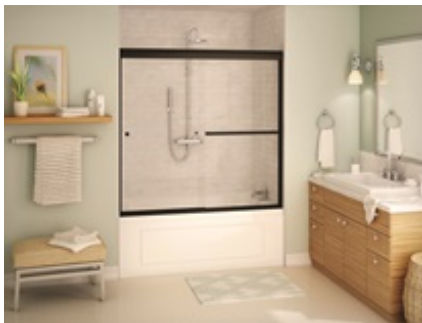

MAAX SUBMITTAL SPECIFICATIONS

Aura – Semi-Frameless Sliding Door 8 mm, 55-59 x 57 in.

MODEL NUMBER 135673

DIMENSIONS: 55-59" x 57" Glass

Project :

Contractor :

MAAX Representative : Tel :

Date :

www.maax.com

Vivez l'expérience
MAAX[®]
Enjoy the experience

STANDARD FEATURES

- Silent guide eliminates the rattling noise
- High quality rollers for smooth glide
- Safety features: header lock and panel anti-jump
- 8mm tempered glass and frame color choice
- Modern towel bar
- Reversible header: one side round and one side flat

OPTIONS

- Watertight kit for Mirolin tub shower and shower
- Soft Close by MAAX for Aura doors only

UNIQUE FEATURES

- None

SYSTEMS

- None

CERTIFICATIONS

Maax products adhere to one or more of the following certifications: