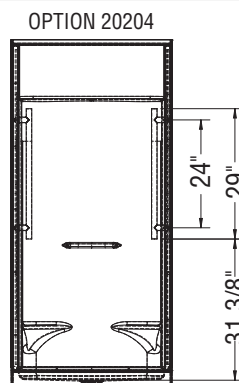

MAAX SUBMITTAL SPECIFICATIONS

ESSENCE SH-3636

MODEL NUMBER 148024

DIMENSIONS: 36" x 36" x 76" Fiberglass

STANDARD FEATURES

- 4-piece shower with low threshold base
- Large top corner shelves, footrests and standard acrylic handle
- Unique feature: PIN system for easy front installation
- Optional wall reinforcement and grab bars
- Centre drain
- Base only without PIN system also available for tile application

OPTIONS

- One 12-in. handle with metallic finish
- Left Wall reinforcement for future grab installation
- Right Wall reinforcement for future grab installation
- Back Wall reinforcement for future grab installation
- 18" Modern straight grab bar
- 24 in. Modern vertical straight grab bar on side wall

Project :

Contractor :

MAAX Representative : Tel :

Date :

MAAX SUBMITTAL SPECIFICATIONS

ESSENCE SH-3636

MODEL NUMBER 148024

TECHNICAL DRAWINGS

STANDARD

REINFORCEMENT BACKING

OPTION 20198 SHOWN
 OPTION 20197 SYMMETRICAL

OPTION 20199

GRAB BARS

OPTION
 20203-20204

All dimensions are approximate. Structure measurements must be verified against the unit to ensure proper fit.
 * Dimensions indicated on product pages exclude tiling flanges.