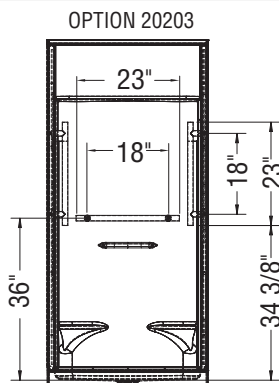

MAAX SUBMITTAL SPECIFICATIONS

ESSENCE SH-3636

MODEL NUMBER 148024

DIMENSIONS: 36" x 36" x 76" Fiberglass

STANDARD FEATURES

- 4-piece shower with low threshold base
- Large top corner shelves, footrests and standard acrylic handle
- Unique feature: PIN system for easy front installation
- Optional wall reinforcement and grab bars
- Centre drain
- Base only without PIN system also available for tile application

OPTIONS

- One 12-in. handle with metallic finish
- Left Wall reinforcement for future grab installation
- Right Wall reinforcement for future grab installation
- Back Wall reinforcement for future grab installation
- 18" Modern straight grab bar
- 24 in. Modern vertical straight grab bar on side wall

Project :

Contractor :

MAAX Representative : Tel :

Date :

MAAX SUBMITTAL SPECIFICATIONS

ESSENCE SH-3636

MODEL NUMBER 148024

TECHNICAL DRAWINGS

STANDARD

REINFORCEMENT BACKING

OPTION 20198 SHOWN
 OPTION 20197 SYMMETRICAL

OPTION 20199

GRAB BARS

OPTION
 20203-20204

All dimensions are approximate. Structure measurements must be verified against the unit to ensure proper fit.
 * Dimensions indicated on product pages exclude tiling flanges.