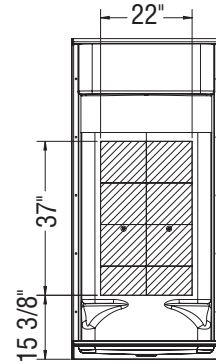

MAAX SUBMITTAL SPECIFICATIONS

ESSENCE SH-3636

MODEL NUMBER 148024

DIMENSIONS: 36" x 36" x 76" Fiberglass

STANDARD FEATURES

- 4-piece shower with low threshold base
- Large top corner shelves, footrests and standard acrylic handle
- Unique feature: PIN system for easy front installation
- Optional wall reinforcement and grab bars
- Centre drain
- Base only without PIN system also available for tile application

OPTIONS

- One 12-in. handle with metallic finish
- Left Wall reinforcement for future grab installation
- Right Wall reinforcement for future grab installation
- Back Wall reinforcement for future grab installation
- 18" Modern straight grab bar
- 24 in. Modern vertical straight grab bar on side wall

Project :

Contractor :

MAAX Representative : Tel :

Date :

MAAX SUBMITTAL SPECIFICATIONS

ESSENCE SH-3636

MODEL NUMBER 148024

TECHNICAL DRAWINGS

STANDARD

REINFORCEMENT BACKING

OPTION 20198 SHOWN
 OPTION 20197 SYMMETRICAL

OPTION 20199

GRAB BARS

OPTION
 20203-20204

All dimensions are approximate. Structure measurements must be verified against the unit to ensure proper fit.
 * Dimensions indicated on product pages exclude tiling flanges.