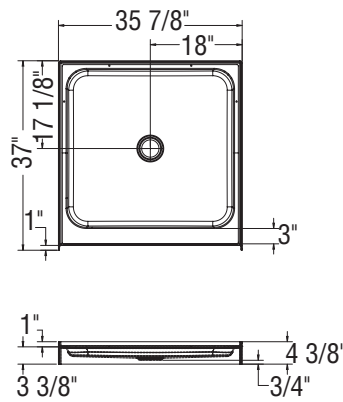

MAAX SUBMITTAL SPECIFICATIONS

ESSENCE SH-3636

MODEL NUMBER 148024

DIMENSIONS: 36" x 36" x 76" Fiberglass

STANDARD FEATURES

- 4-piece shower with low threshold base
- Large top corner shelves, footrests and standard acrylic handle
- Unique feature: PIN system for easy front installation
- Optional wall reinforcement and grab bars
- Centre drain
- Base only without PIN system also available for tile application

OPTIONS

- One 12-in. handle with metallic finish
- Left Wall reinforcement for future grab installation
- Right Wall reinforcement for future grab installation
- Back Wall reinforcement for future grab installation
- 18" Modern straight grab bar
- 24 in. Modern vertical straight grab bar on side wall

Project :

Contractor :

MAAX Representative : Tel :

Date :

MAAX SUBMITTAL SPECIFICATIONS

ESSENCE SH-3636

MODEL NUMBER 148024

TECHNICAL DRAWINGS

STANDARD

REINFORCEMENT BACKING

OPTION 20198 SHOWN
 OPTION 20197 SYMMETRICAL

OPTION 20199

GRAB BARS

OPTION
 20203-20204

All dimensions are approximate. Structure measurements must be verified against the unit to ensure proper fit.
 * Dimensions indicated on product pages exclude tiling flanges.