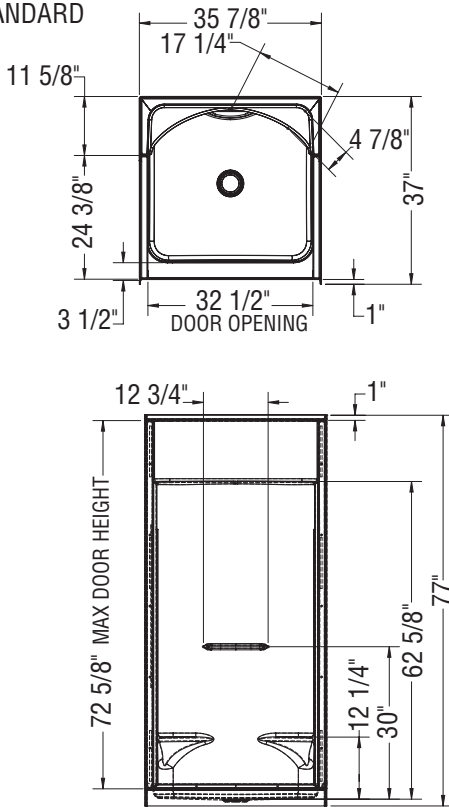

MAAX SUBMITTAL SPECIFICATIONS

ESSENCE SH-3636

MODEL NUMBER 148024

DIMENSIONS: 36" x 36" x 76" Fiberglass

STANDARD FEATURES

- 4-piece shower with low threshold base
- Large top corner shelves, footrests and standard acrylic handle
- Unique feature: PIN system for easy front installation
- Optional wall reinforcement and grab bars
- Centre drain
- Base only without PIN system also available for tile application

OPTIONS

- One 12-in. handle with metallic finish
- Left Wall reinforcement for future grab installation
- Right Wall reinforcement for future grab installation
- Back Wall reinforcement for future grab installation
- 18" Modern straight grab bar
- 24 in. Modern vertical straight grab bar on side wall

Project :

Contractor :

MAAX Representative : Tel :

Date :

MAAX SUBMITTAL SPECIFICATIONS

ESSENCE SH-3636

MODEL NUMBER 148024

TECHNICAL DRAWINGS

STANDARD

REINFORCEMENT BACKING

OPTION 20198 SHOWN
 OPTION 20197 SYMMETRICAL

OPTION 20199

GRAB BARS

OPTION
 20203-20204

All dimensions are approximate. Structure measurements must be verified against the unit to ensure proper fit.
 * Dimensions indicated on product pages exclude tiling flanges.