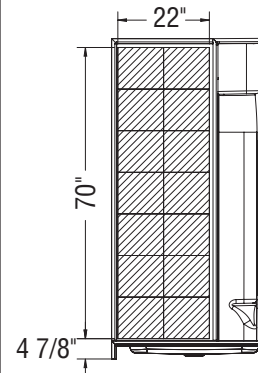

MAAX SUBMITTAL SPECIFICATIONS

ESSENCE SH-3636

MODEL NUMBER 148024

DIMENSIONS: 36" x 36" x 76" Fiberglass

STANDARD FEATURES

- 4-piece shower with low threshold base
- Large top corner shelves, footrests and standard acrylic handle
- Unique feature: PIN system for easy front installation
- Optional wall reinforcement and grab bars
- Centre drain
- Base only without PIN system also available for tile application

OPTIONS

- One 12-in. handle with metallic finish
- Left Wall reinforcement for future grab installation
- Right Wall reinforcement for future grab installation
- Back Wall reinforcement for future grab installation
- 18" Modern straight grab bar
- 24 in. Modern vertical straight grab bar on side wall

Project :

Contractor :

MAAX Representative : Tel :

Date :

MAAX SUBMITTAL SPECIFICATIONS

ESSENCE SH-3636

MODEL NUMBER 148024

TECHNICAL DRAWINGS

STANDARD

REINFORCEMENT BACKING

OPTION 20198 SHOWN
 OPTION 20197 SYMMETRICAL

OPTION 20199

GRAB BARS

OPTION
 20203-20204

All dimensions are approximate. Structure measurements must be verified against the unit to ensure proper fit.
 * Dimensions indicated on product pages exclude tiling flanges.