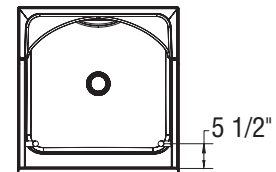

MAAX SUBMITTAL SPECIFICATIONS

ESSENCE SH-3636

MODEL NUMBER 148024

DIMENSIONS: 36" x 36" x 76" Fiberglass

STANDARD FEATURES

- 4-piece shower with low threshold base
- Large top corner shelves, footrests and standard acrylic handle
- Unique feature: PIN system for easy front installation
- Optional wall reinforcement and grab bars
- Centre drain
- Base only without PIN system also available for tile application

OPTIONS

- One 12-in. handle with metallic finish
- Left Wall reinforcement for future grab installation
- Right Wall reinforcement for future grab installation
- Back Wall reinforcement for future grab installation
- 18" Modern straight grab bar
- 24 in. Modern vertical straight grab bar on side wall

STANDARD

REINFORCEMENT BACKING

OPTION 20198 SHOWN
 OPTION 20197 SYMMETRICAL

OPTION 20199

GRAB BARS

OPTION
 20203-20204

All dimensions are approximate. Structure measurements must be verified against the unit to ensure proper fit.
 * Dimensions indicated on product pages exclude tiling flanges.