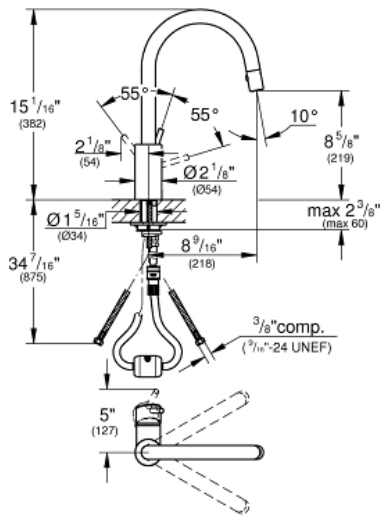

GROHE CANADA, INC. | 5900 Avebury Road, Mississauga, Ontario, Canada L5R 3M3
Phone: 905-271-2929 | Fax: 905-271-9494 | info@grohe.ca