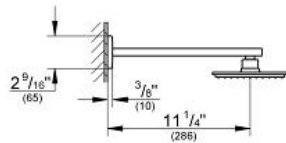

Pure Freude
an Wasser

GROHE

ADA

Product Description:

Pressure Balance Valve Bathtub/Shower Combo Faucet

Standard Specification:

- Consisting of:
- For use with GrohSafe Rough-In Valve (35 015 000)
- Eurocube Pressure Balance Valve Trim (19 899 000)
- Shower arm
- Tub spout with diverter (13 307 000)
- **GROHE StarLight** chrome finish