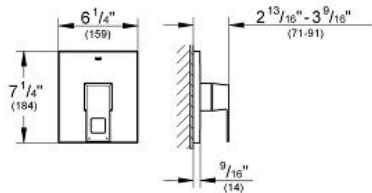

Pure Freude
an Wasser

GROHE

ADA

Product Description:

Pressure Balance Valve Bathtub/Shower Combo Faucet

Standard Specification:

- Consisting of:
- For use with GrohSafe Rough-In Valve (35 015 000)
- Eurocube Pressure Balance Valve Trim (19 899 000)
- Shower arm
- Tub spout with diverter (13 307 000)
- **GROHE StarLight** chrome finish