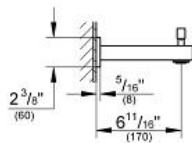

Pure Freude
an Wasser

GROHE

ADA

Product Description:

Pressure Balance Valve Bathtub/Shower Combo Faucet

Standard Specification:

- Consisting of:
- For use with GrohSafe Rough-In Valve (35 015 000)
- Eurocube Pressure Balance Valve Trim (19 899 000)
- Shower arm
- Tub spout with diverter (13 307 000)
- **GROHE StarLight** chrome finish