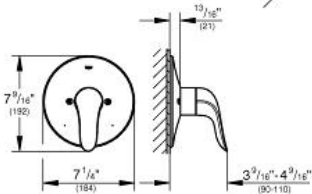

Product Description:

Standard Specification:

- Consisting of:
- New Tempesta Shower Head and Shower Arm (26 118)
- **GROHE StarLight** chrome finish
- **GROHE SilkMove**
- Max Flow Rate: 2.0 gpm (7.6 l/min)
- **GROHE DreamSpray** perfect flow
- For use with Grohsafe Rough-In Valve (35 015)

Color:

- 35049000 StarLight Chrome