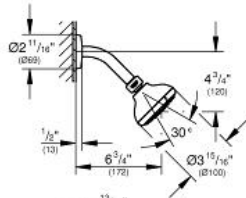

Product Description:

Standard Specification:

- Consisting of:
- New Tempesta Shower Head and Shower Arm (26 118)
- **GROHE StarLight** chrome finish
- **GROHE SilkMove**
- Max Flow Rate: 2.0 gpm (7.6 l/min)
- **GROHE DreamSpray** perfect flow
- For use with Grohsafe Rough-In Valve (35 015)

Color:

- 35049000 StarLight Chrome