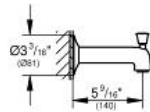

GROHE CANADA, INC. | 5900 Avebury Road, Mississauga, Ontario, Canada L5R 3M3
Phone: 905-271-2929 | Fax: 905-271-9494 | info@grohe.ca