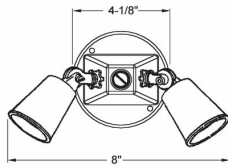

**LAMPHOLDER / COVER COMBOS**

**4in. Round Cover Combinations for 75-150 Watt Par 38 Lamps  
(2) Lampholders / (1) Cover**

**D25**

Catalog #: 5625-0

**APPLICATIONS**

For general outdoor lighting in wet, damp or dry locations  
For use with BELL® single gang or round weatherproof boxes

**PRODUCT FEATURES**

- Rugged die cast construction
- State-of-the-art powder coat finish provides maximum weatherability and scratch resistance
- Locking swivel knuckle assures positive lamp positioning and provides pin-point directional aiming
- Includes gasket and mounting hardware
- Multi-lingual instructions in each package
- No Need to purchase separate components

**PRODUCT MEASUREMENTS**

Wt. Ea. (Lbs.): 1.195

**PACKAGING**

Package Type:	Shrink
Std. Pkg.:	8
Product UPC-A Labeled:	Yes
Weight (Lbs. Per/C):	119.50
Ship Carton Length (in.):	13.13
Ship Carton Width (in.):	6.50
Ship Carton Height (in.):	8.50
Ctn Weight (Lbs.):	9.56
Pallet Qty:	840.00
UPC Number:	050169562505
I2of5:	50050169562500