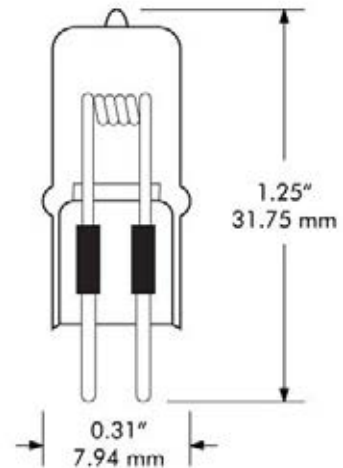

20W Xenon JC Lamp Low Voltage Xenon Lamps

PROJECT
FIXTURE TYPE
MODEL
LAMP
CONTACT/TELEPHONE

Product No. *LJCX20-12-2-3CD*

Description

Clear JC style low voltage Xenon lamp, providing a long life, whiter brighter light output and high efficiency lumen maintenance. (3-pack)

General Characteristics

Lamp Type	<i>Low Voltage Xenon</i>
Bulb Size	<i>T3</i>
Base	<i>Bi-Pin G4</i>
Wattage	<i>20W</i>
Voltage	<i>12V AC</i>
Rated Life	<i>10,000 hours</i>
Transformer	<i>Required (12V AC)</i>

Operating Characteristics

Approx. Initial Lumens	<i>350</i>
Approx. Mean Lumens	<i>240</i>
Colour Temperature	<i>2950K</i>
Colour Rendering Index. (CRI)	<i>99</i>
Dimmable	<i>Dimmable</i>

Dimensions

Maximum Overall Length (MOL)	<i>1.25" (31.75mm)</i>
Bulb Diameter (DIA)	<i>0.31" (7.94mm)</i>

Applications:

- Show can
- Undercabinet
- Residential

⚠ Caution

- Lamp may shatter and cause injury if broken
  - Do not use excessive force when installing lamp.
  - Use only on dry location.
  - Not for use in totally enclosed fixtures.

⚠ Warning

- Risk of Electric Shock
  - Turn power off before inspection, installation or removal.

LITELINE CORPORATION

8 Abacus Road, Brampton, Ontario, Canada L6T 5B7
Tel: 416-996-1856 • Fax: 905-794-1990 / 1-888-738-9736
Email: sales@liteline.com • Website: www.liteline.com

Product specifications subject to change without notice.