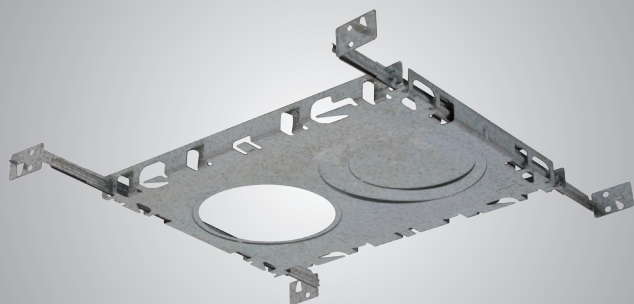

BAZZ

ACCESSOIRES

PF1101

Recessed Fixture - Luminaire encastré

Features Caractéristiques

- Optional-Plaster frame recommended
Plaque de montage recommandée
- For all types of construction
Pour tous types de construction
- Dia: 3 3/8" 86 mm - 3 7/8" 98 mm - 4 1/8" 105 mm - 4 1/2" 114 mm

			
3 3/8"	3 7/8"	4 1/8"	4 1/2"
86 mm	98 mm	105 mm	114 mm