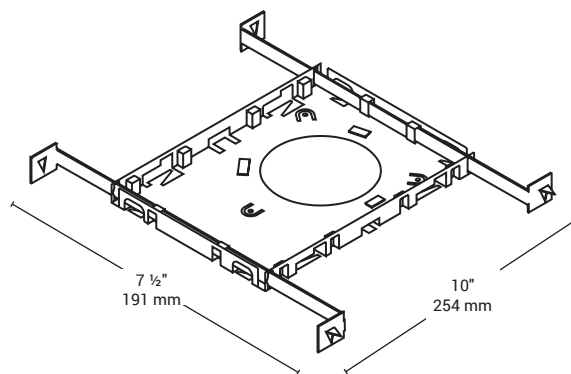

BAZZ

ACCESSOIRES

PF1101

Recessed Fixture - Luminaire encastré

Features Caractéristiques

- Optional-Plaster frame recommended
Plaque de montage recommandée
- For all types of construction
Pour tous types de construction
- Dia: 3 3/8" 86 mm - 3 7/8" 98 mm - 4 1/8" 105 mm - 4 1/2" 114 mm

			
3 3/8"	3 7/8"	4 1/8"	4 1/2"
86 mm	98 mm	105 mm	114 mm