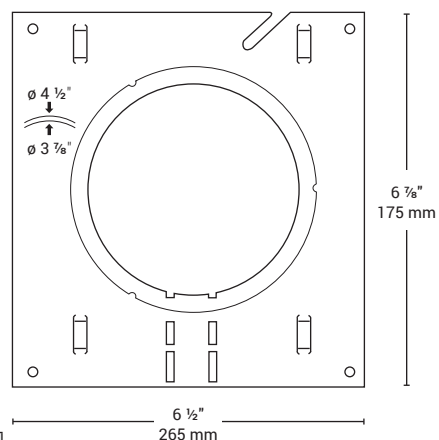

BAZZ

ACCESSOIRES

PF2002

Recessed Fixture - Luminaire encastré

Features Caractéristiques

- Optional-Plaster frame recommended
Plaque de montage recommandée
- Ideal with soffit
Idéal pour soffite
- Dia: 3 7/8" 98 mm - 4 1/2" 114 mm

| | |
|-----------------|------------------|
| | |
| 3 7/8" 98 mm | 4 1/2" 114 mm |