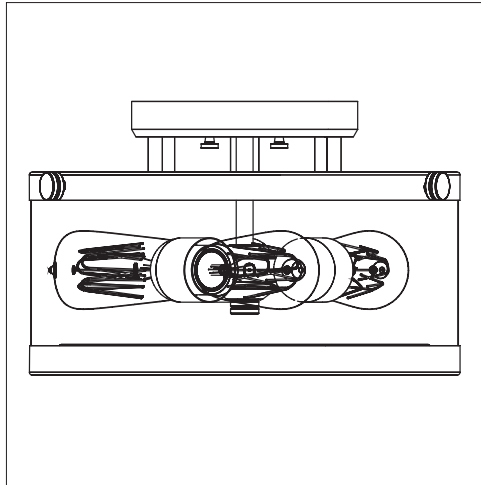

PRODUCT SPECIFICATIONS

Style Number: DVP15711

Family: Gastown

Category: Semi Flush Mount

Dimensions: $\varnothing 12''$ x H $7\frac{3}{4}''$

Ballast: N/A

Lamp: 3 x 100W Carbon Bulb

Finish Option(s): CP, GR