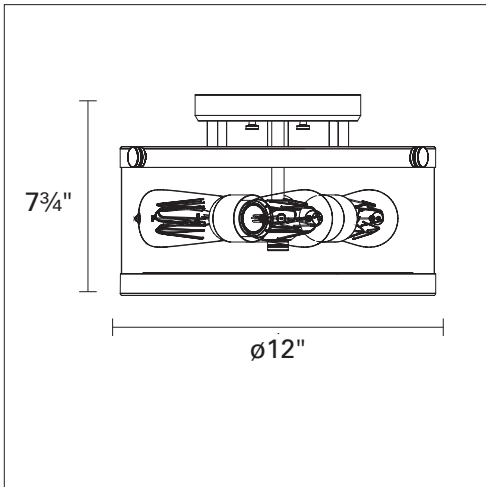

PRODUCT SPECIFICATIONS

Style Number: DVP15711

Family: Gastown

Category: Semi Flush Mount

Dimensions: $\varnothing 12''$ x H $7\frac{3}{4}''$

Ballast: N/A

Lamp: 3 x 100W Carbon Bulb

Finish Option(s): CP, GR