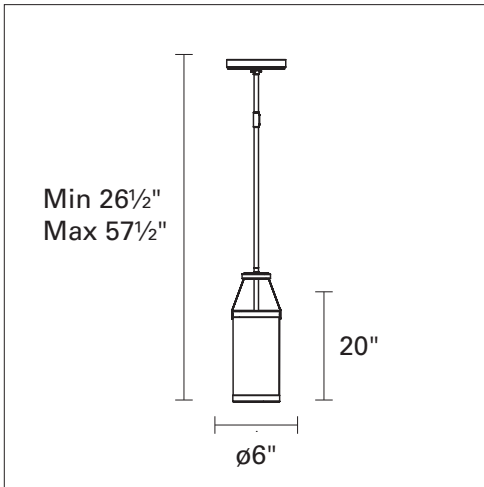

PRODUCT SPECIFICATIONS

SKU Number: DVP15721

Family: Gastown

Type: Mini Pendant

Dimensions: $\varnothing 6''$ x H 20"
OA Min 26½''-Max 57½''

Available Rod Length: 4'', 9'', 12'', 15''

Ballast: N/A

Lamp: 3 x 100W Carbon Bulb