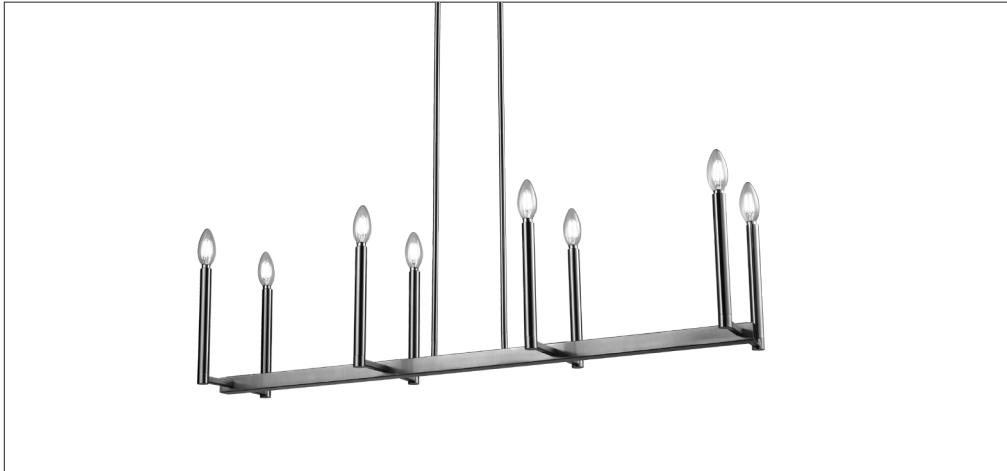

PRODUCT SPECIFICATIONS

SKU Number: DVP26202

Family: MENIN ROAD

Type: Linear

Dimensions: W $41\frac{3}{8}$ " D 9" H $17\frac{3}{8}$ " OA $17\frac{3}{8}$ - $32\frac{1}{8}$ "

Ballast: N/A

Lamp: 8 x 60W Candelabra

Finish Option(s): CH, GR, SN

Glass Option(s):