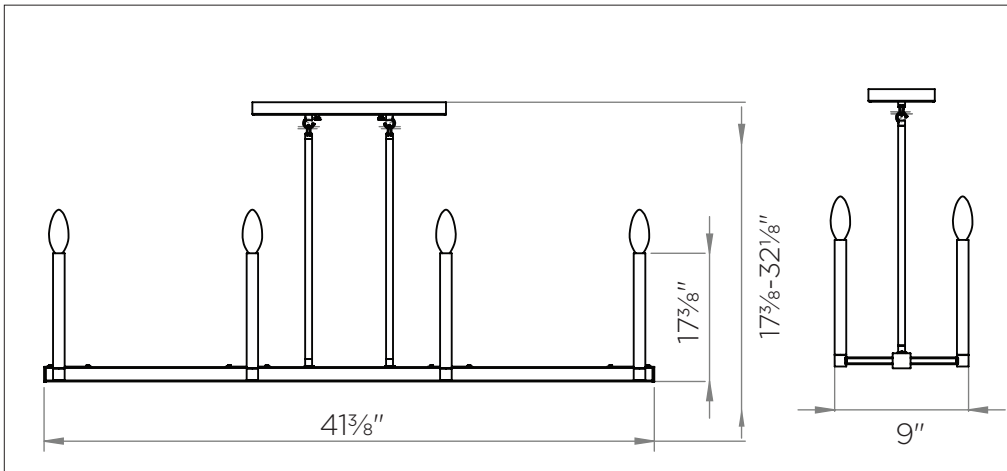

PRODUCT SPECIFICATIONS

SKU Number: DVP26202

Family: MENIN ROAD

Type: Linear

Dimensions: W $41\frac{3}{8}$ " D 9" H $17\frac{3}{8}$ " OA $17\frac{3}{8}$ - $32\frac{1}{8}$ "

Ballast: N/A

Lamp: 8 x 60W Candelabra