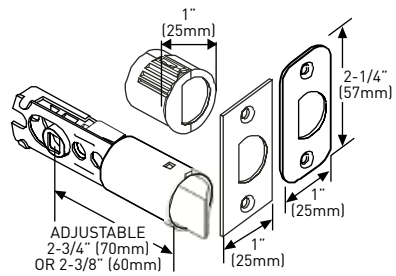

WR5 keyway, packaged in Keyed Different (KD) or Keyed Alike (KA).

SPECIFICATIONS

- INSIDE TURN BUTTON ON PRIVACY AND KEYED ENTRY FUNCTION
- UNIVERSAL 6-IN-1 LATCH
- ANTI-PRY SHIELD
- 78° LATCH RETRACTION
- INCLUDES 1-3/4" X 2-1/4" FULL LIP RADIUS CORNER "D" STRIKE STANDARD
- FITS STANDARD DOORS
- LIFETIME MECHANICAL WARRANTY
- 5 YEAR FINISH WARRANTY

OPTIONS

- LOCKS MAY BE ORDERED WITH SPECIALTY LATCHES AND/OR STRIKES
SEE PARTS & ACCESSORIES SHEET

VILLA BALL

BUILDER PACK	ENTRY - KA	PRIVACY	PASSAGE	INSIDE TRIM	DUMMY
POLISHED BRASS 3	33-D1114	33-D1124	33-D1134	33-HB11	33-114
AGED BRONZE 10B+	33-D1814	33-D1824	33-D1834	33-HB18	33-184
SATIN NICKEL 15	33-D1014	33-D1024	33-D1034	33-HB10	33-104
ANTIQUE NICKEL 17A	33-D1714	33-D1724	33-D1734	33-HB17	33-174
SATIN CHROME 26D	33-D1314	33-D1324	33-D1334	33-HB13	33-134
LIFETIME FINISH SATIN S/S 32D	33-D5314	33-D5324	33-D5334	—	33-534
CASE QTY. 20					
RETAIL PACK	ENTRY - KD	PRIVACY	PASSAGE		
POLISHED BRASS 3	34-FV1114	34-FV1124	34-FV1134	—	—
LIFETIME FINISH POLISHED BRASS 3	34-LTV1114	—	34-LTV1134	—	—
SATIN NICKEL 15	34-FV1014	34-FV1024	34-FV1034	—	—
ANTIQUE NICKEL 17A	34-FV1714	34-FV1724	34-FV1734	—	—
SATIN CHROME 26D	34-FV1314	34-FV1324	34-FV1334	—	—
LIFETIME FINISH SATIN S/S 32D	34-FV5314	34-FV5324	34-FV5334	—	—
CASE QTY. 4					

6-IN-1 ENTRY LATCH

6-IN-1 PRIVACY/PASSAGE LATCH

FULL LIP RADIUS STRIKE