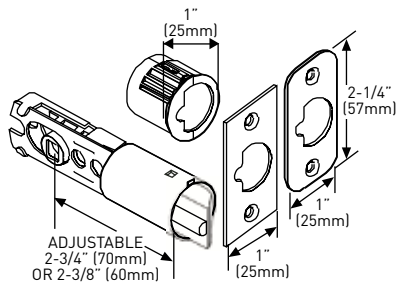

WR5 keyway, packaged in Keyed Different (KD) or Keyed Alike (KA).

SPECIFICATIONS

- INSIDE TURN BUTTON ON PRIVACY AND KEYED ENTRY FUNCTION
- UNIVERSAL 6-IN-1 LATCH
- ANTI-PRY SHIELD
- 78° LATCH RETRACTION
- INCLUDES 1-3/4" X 2-1/4" FULL LIP RADIUS CORNER "D" STRIKE STANDARD
- FITS STANDARD DOORS
- LIFETIME MECHANICAL WARRANTY
- 5 YEAR FINISH WARRANTY

OPTIONS

- LOCKS MAY BE ORDERED WITH SPECIALTY LATCHES AND/OR STRIKES
SEE PARTS & ACCESSORIES SHEET

VILLA BALL

BUILDER PACK	ENTRY - KA	PRIVACY	PASSAGE	INSIDE TRIM	DUMMY
POLISHED BRASS 3	33-D1114	33-D1124	33-D1134	33-HB11	33-114
AGED BRONZE 10B+	33-D1814	33-D1824	33-D1834	33-HB18	33-184
SATIN NICKEL 15	33-D1014	33-D1024	33-D1034	33-HB10	33-104
ANTIQUE NICKEL 17A	33-D1714	33-D1724	33-D1734	33-HB17	33-174
SATIN CHROME 26D	33-D1314	33-D1324	33-D1334	33-HB13	33-134
LIFETIME FINISH SATIN S/S 32D	33-D5314	33-D5324	33-D5334	—	33-534
CASE QTY. 20					
RETAIL PACK	ENTRY - KD	PRIVACY	PASSAGE		
POLISHED BRASS 3	34-FV1114	34-FV1124	34-FV1134	—	—
LIFETIME FINISH POLISHED BRASS 3	34-LTV1114	—	34-LTV1134	—	—
SATIN NICKEL 15	34-FV1014	34-FV1024	34-FV1034	—	—
ANTIQUE NICKEL 17A	34-FV1714	34-FV1724	34-FV1734	—	—
SATIN CHROME 26D	34-FV1314	34-FV1324	34-FV1334	—	—
LIFETIME FINISH SATIN S/S 32D	34-FV5314	34-FV5324	34-FV5334	—	—
CASE QTY. 4					

6-IN-1 ENTRY LATCH

6-IN-1 PRIVACY/PASSAGE LATCH

FULL LIP RADIUS STRIKE