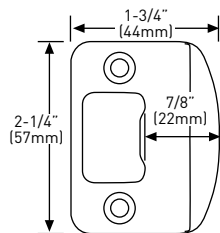

WR5 keyway, packaged in Keyed Different (KD) or Keyed Alike (KA).

SPECIFICATIONS

- INSIDE TURN BUTTON ON PRIVACY AND KEYED ENTRY FUNCTION
- UNIVERSAL 6-IN-1 LATCH
- ANTI-PRY SHIELD
- 78° LATCH RETRACTION
- INCLUDES 1-3/4" X 2-1/4" FULL LIP RADIUS CORNER "D" STRIKE STANDARD
- FITS STANDARD DOORS
- LIFETIME MECHANICAL WARRANTY
- 5 YEAR FINISH WARRANTY

OPTIONS

- LOCKS MAY BE ORDERED WITH SPECIALTY LATCHES AND/OR STRIKES
SEE PARTS & ACCESSORIES SHEET

VILLA BALL

BUILDER PACK	ENTRY - KA	PRIVACY	PASSAGE	INSIDE TRIM	DUMMY
POLISHED BRASS 3	33-D1114	33-D1124	33-D1134	33-HB11	33-114
AGED BRONZE 10B+	33-D1814	33-D1824	33-D1834	33-HB18	33-184
SATIN NICKEL 15	33-D1014	33-D1024	33-D1034	33-HB10	33-104
ANTIQUE NICKEL 17A	33-D1714	33-D1724	33-D1734	33-HB17	33-174
SATIN CHROME 26D	33-D1314	33-D1324	33-D1334	33-HB13	33-134
LIFETIME FINISH SATIN S/S 32D	33-D5314	33-D5324	33-D5334	—	33-534
CASE QTY. 20					
RETAIL PACK	ENTRY - KD	PRIVACY	PASSAGE		
POLISHED BRASS 3	34-FV1114	34-FV1124	34-FV1134	—	—
LIFETIME FINISH POLISHED BRASS 3	34-LTV1114	—	34-LTV1134	—	—
SATIN NICKEL 15	34-FV1014	34-FV1024	34-FV1034	—	—
ANTIQUE NICKEL 17A	34-FV1714	34-FV1724	34-FV1734	—	—
SATIN CHROME 26D	34-FV1314	34-FV1324	34-FV1334	—	—
LIFETIME FINISH SATIN S/S 32D	34-FV5314	34-FV5324	34-FV5334	—	—
CASE QTY. 4					

6-IN-1 ENTRY LATCH

6-IN-1 PRIVACY/PASSAGE LATCH

FULL LIP RADIUS STRIKE