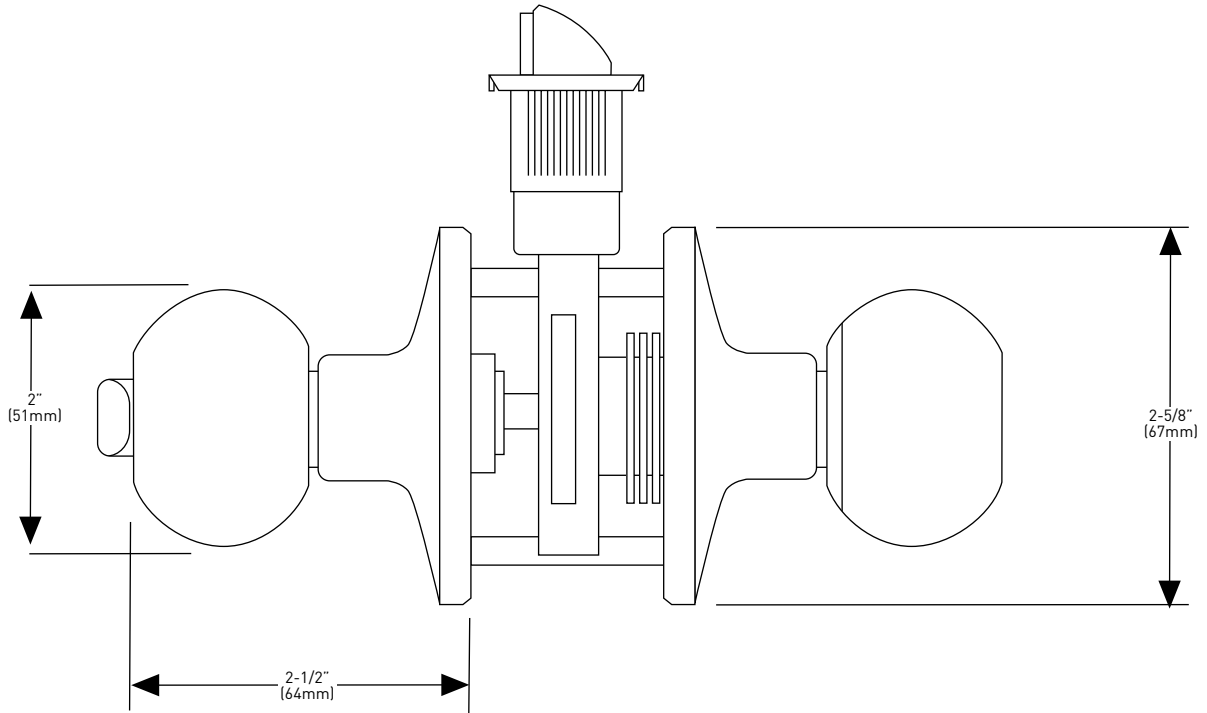

WR5 keyway, packaged in Keyed Different (KD) or Keyed Alike (KA).

SPECIFICATIONS

- INSIDE TURN BUTTON ON PRIVACY AND KEYED ENTRY FUNCTION
- UNIVERSAL 6-IN-1 LATCH
- ANTI-PRY SHIELD
- 78° LATCH RETRACTION
- INCLUDES 1-3/4" X 2-1/4" FULL LIP RADIUS CORNER "D" STRIKE STANDARD
- FITS STANDARD DOORS
- LIFETIME MECHANICAL WARRANTY
- 5 YEAR FINISH WARRANTY

OPTIONS

- LOCKS MAY BE ORDERED WITH SPECIALTY LATCHES AND/OR STRIKES
SEE PARTS & ACCESSORIES SHEET

VILLA BALL

BUILDER PACK	ENTRY - KA	PRIVACY	PASSAGE	INSIDE TRIM	DUMMY
POLISHED BRASS 3	33-D1114	33-D1124	33-D1134	33-HB11	33-114
AGED BRONZE 10B+	33-D1814	33-D1824	33-D1834	33-HB18	33-184
SATIN NICKEL 15	33-D1014	33-D1024	33-D1034	33-HB10	33-104
ANTIQUE NICKEL 17A	33-D1714	33-D1724	33-D1734	33-HB17	33-174
SATIN CHROME 26D	33-D1314	33-D1324	33-D1334	33-HB13	33-134
LIFETIME FINISH SATIN S/S 32D	33-D5314	33-D5324	33-D5334	—	33-534
CASE QTY. 20					
RETAIL PACK	ENTRY - KD	PRIVACY	PASSAGE		
POLISHED BRASS 3	34-FV1114	34-FV1124	34-FV1134	—	—
LIFETIME FINISH POLISHED BRASS 3	34-LTV1114	—	34-LTV1134	—	—
SATIN NICKEL 15	34-FV1014	34-FV1024	34-FV1034	—	—
ANTIQUE NICKEL 17A	34-FV1714	34-FV1724	34-FV1734	—	—
SATIN CHROME 26D	34-FV1314	34-FV1324	34-FV1334	—	—
LIFETIME FINISH SATIN S/S 32D	34-FV5314	34-FV5324	34-FV5334	—	—
CASE QTY. 4					

6-IN-1 ENTRY LATCH

6-IN-1 PRIVACY/PASSAGE LATCH

FULL LIP RADIUS STRIKE