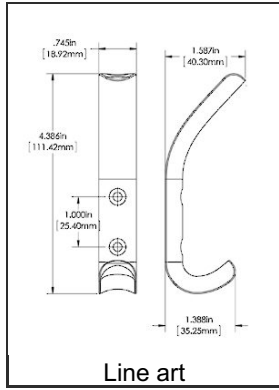

Finish Black

Our Divisions Richelieu

TECHNICAL SPECIFICATIONS

Product number	RH115302190
Hook Style	Contemporary
Material	Metal
Height - Overall Dimensions	4 3/8 in*
Center to Center	1 in*
Projection - Overall Dimensions	1 19/32 in*
Width - Overall Dimensions	3/4 in*
Screw/Nail	Included
Hook Model	Simple - Two Arms
Finish Number	90
Suggested Price	From \$5.00 to \$10.00

Disclaimer

Measures shown with an asterisk (*) have been converted as per your preference. These are not the official measures. To view the measures specified by the manufacturer, [click here](#).

RELATED DOCUMENTS