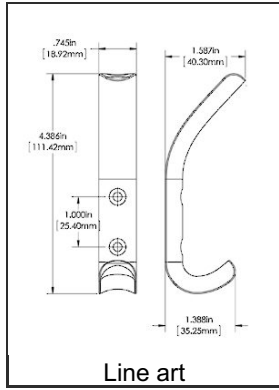

Finish Brushed Nickel

Our Divisions Richelieu

TECHNICAL SPECIFICATIONS

Product number	RH1143021195
Hook Style	Contemporary
Material	Metal
Height - Overall Dimensions	4 3/8 in*
Center to Center	1 in*
Projection - Overall Dimensions	1 19/32 in*
Width - Overall Dimensions	3/4 in*
Screw/Nail	Included
Hook Model	Simple - Two Arms
Color Group	Gray and Chrome Group
Finish Number	195
Suggested Price	From \$5.00 to \$10.00

Disclaimer

Measures shown with an asterisk (*) have been converted as per your preference. These are not the official measures. To view the measures specified by the manufacturer, [click here](#).

RELATED DOCUMENTS