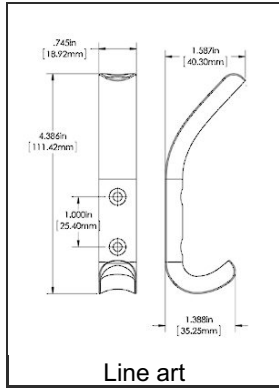

Finish White

Our Divisions Richelieu

TECHNICAL SPECIFICATIONS

Product number	RH115302130
Hook Style	Contemporary
Material	Metal
Height - Overall Dimensions	4 3/8 in*
Center to Center	1 in*
Projection - Overall Dimensions	1 19/32 in*
Width - Overall Dimensions	3/4 in*
Screw/Nail	Included
Hook Model	Simple - Two Arms
Finish Number	30
Suggested Price	From \$5.00 to \$10.00

Disclaimer

Measures shown with an asterisk (*) have been converted as per your preference. These are not the official measures. To view the measures specified by the manufacturer, [click here](#).

RELATED DOCUMENTS