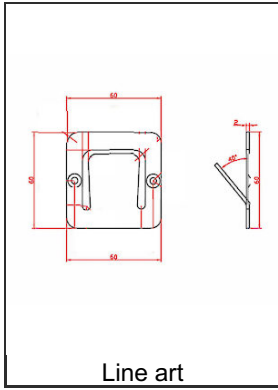

RELATED DOCUMENTS