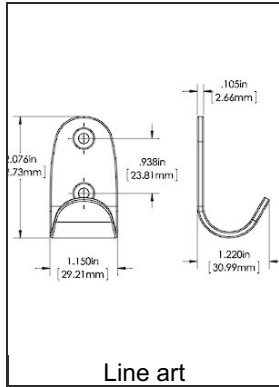

Our Divisions Richelieu

TECHNICAL SPECIFICATIONS

Product number	RH113301180
Hook Style	Contemporary
Material	Metal, Plastic
Height - Overall Dimensions	2 1/16 in*
Center to Center	15/16 in*
Projection - Overall Dimensions	1 7/32 in*
Width - Overall Dimensions	1 5/32 in*
Screw/Nail	Included
Hook Model	Simple
Color Group	Red, Rose, and Rust Group
Finish Number	80
Suggested Price	Less than \$5.00

Disclaimer

Measures shown with an asterisk (*) have been converted as per your preference. These are not the official measures. To view the measures specified by the manufacturer, [click here](#).

RELATED DOCUMENTS