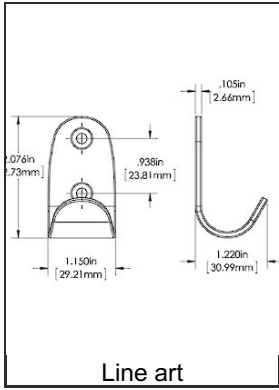

Our Divisions Richelieu

TECHNICAL SPECIFICATIONS

Product number	RH113301170
Hook Style	Contemporary
Material	Metal, Plastic
Height - Overall Dimensions	2 1/16 in*
Center to Center	15/16 in*
Projection - Overall Dimensions	1 7/32 in*
Width - Overall Dimensions	1 5/32 in*
Screw/Nail	Included
Hook Model	Simple
Color Group	Green, Blue, and Beige Group
Finish Number	70
Suggested Price	Less than \$5.00

Disclaimer

Measures shown with an asterisk (*) have been converted as per your preference. These are not the official measures. To view the measures specified by the manufacturer, [click here](#).

RELATED DOCUMENTS