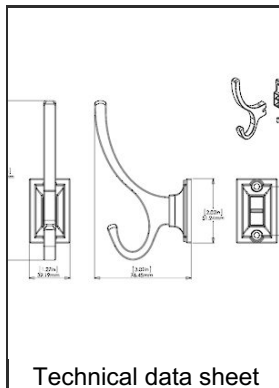

Finish Antique Nickel

Our Divisions Richelieu

TECHNICAL SPECIFICATIONS

Product number	RH1233021143
Hook Style	Transitional
Material	Metal
Height - Overall Dimensions	5 in*
Center to Center	1 17/32 in*
Projection - Overall Dimensions	3 in*
Width - Overall Dimensions	1 9/32 in*
Screw/Nail	Included
Hook Model	Simple - Two Arms
Color Group	Gray and Chrome Group
Finish Number	143
Suggested Price	From \$10.00 to \$15.00

Disclaimer

Measures shown with an asterisk (*) have been converted as per your preference. These are not the official measures. To view the measures specified by the manufacturer, [click here](#).

SUGGESTED PRODUCTS

Hook Board - 98H08B

Product number 98H08B

RELATED DOCUMENTS

Decorative Hooks

Technical data sheet

PRODUCT PHOTOS