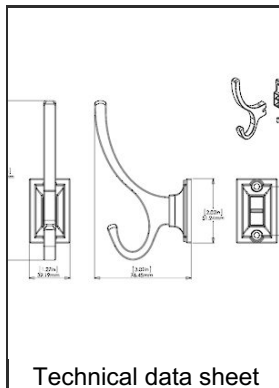

Finish Chrome

Our Divisions Richelieu

TECHNICAL SPECIFICATIONS

Product number	RH1233021140
Hook Style	Transitional
Material	Metal
Height - Overall Dimensions	5 in*
Center to Center	1 17/32 in*
Projection - Overall Dimensions	3 in*
Width - Overall Dimensions	1 9/32 in*
Screw/Nail	Included
Hook Model	Simple - Two Arms
Color Group	Gray and Chrome Group
Finish Number	140
Suggested Price	From \$10.00 to \$15.00

Disclaimer

Measures shown with an asterisk (*) have been converted as per your preference. These are not the official measures. To view the measures specified by the manufacturer, [click here](#).

SUGGESTED PRODUCTS

Hook Board - 98H08B

Product number 98H08B

RELATED DOCUMENTS

Decorative Hooks

Technical data sheet

PRODUCT PHOTOS