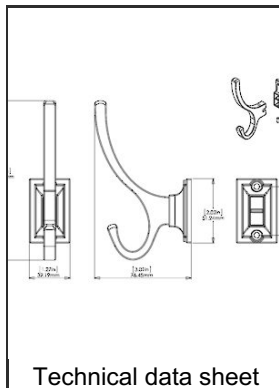

Finish Brushed Nickel

Our Divisions Richelieu

TECHNICAL SPECIFICATIONS

Product number	RH1233021195
Hook Style	Transitional
Material	Metal
Height - Overall Dimensions	5 in*
Center to Center	1 17/32 in*
Projection - Overall Dimensions	3 in*
Width - Overall Dimensions	1 9/32 in*
Screw/Nail	Included
Hook Model	Simple - Two Arms
Color Group	Gray and Chrome Group
Finish Number	195
Suggested Price	From \$10.00 to \$15.00

Disclaimer

Measures shown with an asterisk (*) have been converted as per your preference. These are not the official measures. To view the measures specified by the manufacturer, [click here](#).

SUGGESTED PRODUCTS

Hook Board - 98H08B

Product number 98H08B

RELATED DOCUMENTS

PRODUCT PHOTOS