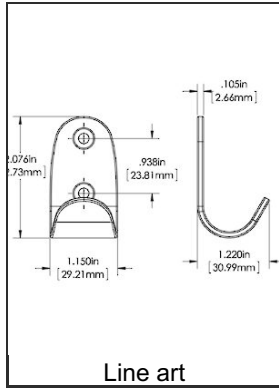

Our Divisions Richelieu

TECHNICAL SPECIFICATIONS

Product number	RH113301130
Hook Style	Contemporary
Material	Metal, Plastic
Height - Overall Dimensions	2 1/16 in*
Center to Center	15/16 in*
Projection - Overall Dimensions	1 7/32 in*
Width - Overall Dimensions	1 5/32 in*
Screw/Nail	Included
Hook Model	Simple
Color Group	White Group
Finish Number	30
Suggested Price	Less than \$5.00

Disclaimer

Measures shown with an asterisk (*) have been converted as per your preference. These are not the official measures. To view the measures specified by the manufacturer, [click here](#).

RELATED DOCUMENTS