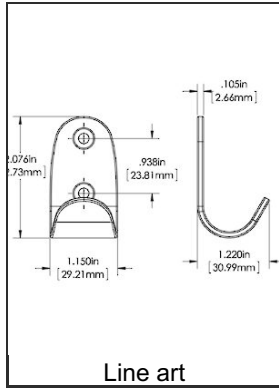

Our Divisions Richelieu

TECHNICAL SPECIFICATIONS

Product number	RH113301190
Hook Style	Contemporary
Material	Metal, Plastic
Height - Overall Dimensions	2 1/16 in*
Center to Center	15/16 in*
Projection - Overall Dimensions	1 7/32 in*
Width - Overall Dimensions	1 5/32 in*
Screw/Nail	Included
Hook Model	Simple
Color Group	Black Group
Finish Number	90
Suggested Price	Less than \$5.00

Disclaimer

Measures shown with an asterisk (*) have been converted as per your preference. These are not the official measures. To view the measures specified by the manufacturer, [click here](#).

RELATED DOCUMENTS