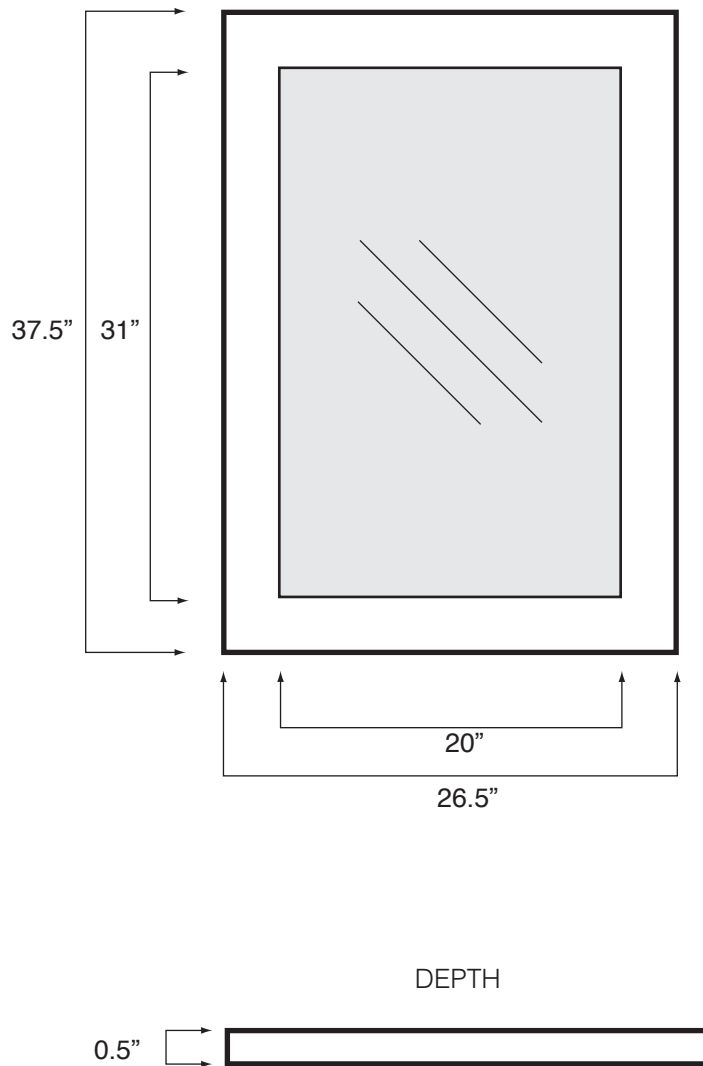

SKU # 5411409

Model # ZM30 Deep Espresso Framed Mirror

*Note: All dimensions and specifications are approximate