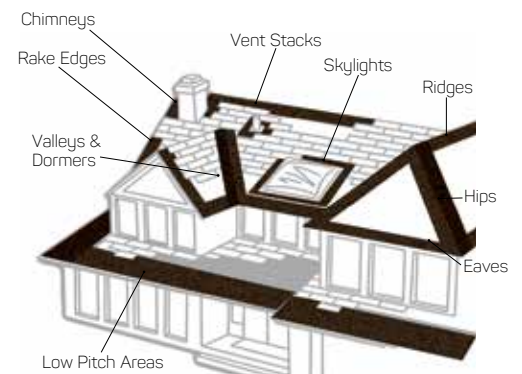

Find out more about our products now by talking to an IKO Sales Representative, your professional roofing contractor or contact us directly at: **United States 1-888-IKO-ROOF** (1-888-456-7663), **Canada 1-855-IKO-ROOF** (1-855-456-7663) or visit our website at: www.iko.com