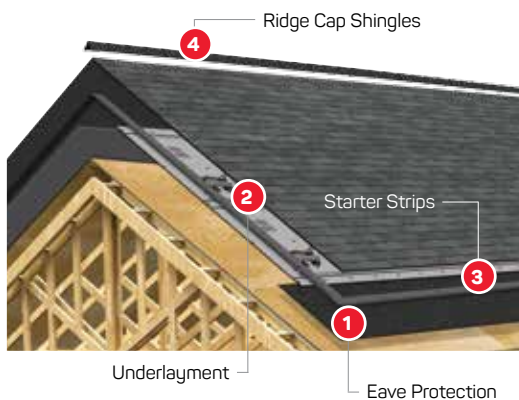

- ✓ Helps prevent water leakage due to ice dams and wind-driven rain
- ✓ Improved flexibility for superior performance
- ✓ Slip-resistant surface for safe application
- ✓ Tear-resistant membrane
- ✓ Glass fiber-reinforced for extra strength
- ✓ Self-adhesive for watertight sealing
- ✓ Self-sealing around roofing nails

PRODUCT SPECIFICATIONS

Length	65' (19.8 m)
Width	36" (914 mm)
Roll Contents	195 sq. ft. (18.1 m ²)

Note: All values shown are approximate.

Protects Against Wind-Driven Rain

Rain, propelled by wind is blown under the shingles, allowing water to penetrate through the unprotected roof deck, causing interior damage. Roofs with lower slopes (2:12 to 5:12) are even more susceptible to this problem.

Helps Prevent Ice Dams

When melted snow runs down the roof to the colder eaves, an ice dam can form and cause water to back up under the shingles. Eventually, the water penetrates the unprotected roof deck and leaks through, damaging the building's interior.

PRO4

ROOFING COMPONENTS

Shingles alone are usually not enough to protect your home.

IKO has developed superior multi-layered roofing components incorporating our industry-leading products. A complete roofing system ensures your roof's optimum performance.